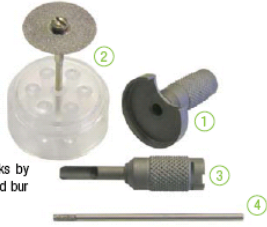

**D1034 8 PIECE COMPLETE RABBIT
AND RODENT KIT (D1026-D1033)**

SOFT TISSUE PROTECTOR AND DIAMOND DISC SAFETY SHIELD

(1.) **D2220 DIAMOND DISC SAFETY SHIELD**

(2.) **D2200 DIAMOND DISC DOUBLE SIDED**
Used for trimming Incisors.

(3.) **D2230 SOFT TISSUE PROTECTOR (STP)**

(4.) **D2235 DIAMOND BUR X – LONG (DB)**
The soft tissue protector guards the tongue and cheeks by exposing only the bottom cutting surface of the diamond bur when used on cheek teeth.

Note: The above items fit a 1:1 straight Nose Cone on electric micromotors or air driven dental equipment.

Picture above shows the soft tissue protector fitted to a 1:1 Straight Nose Cone and low speed motor.