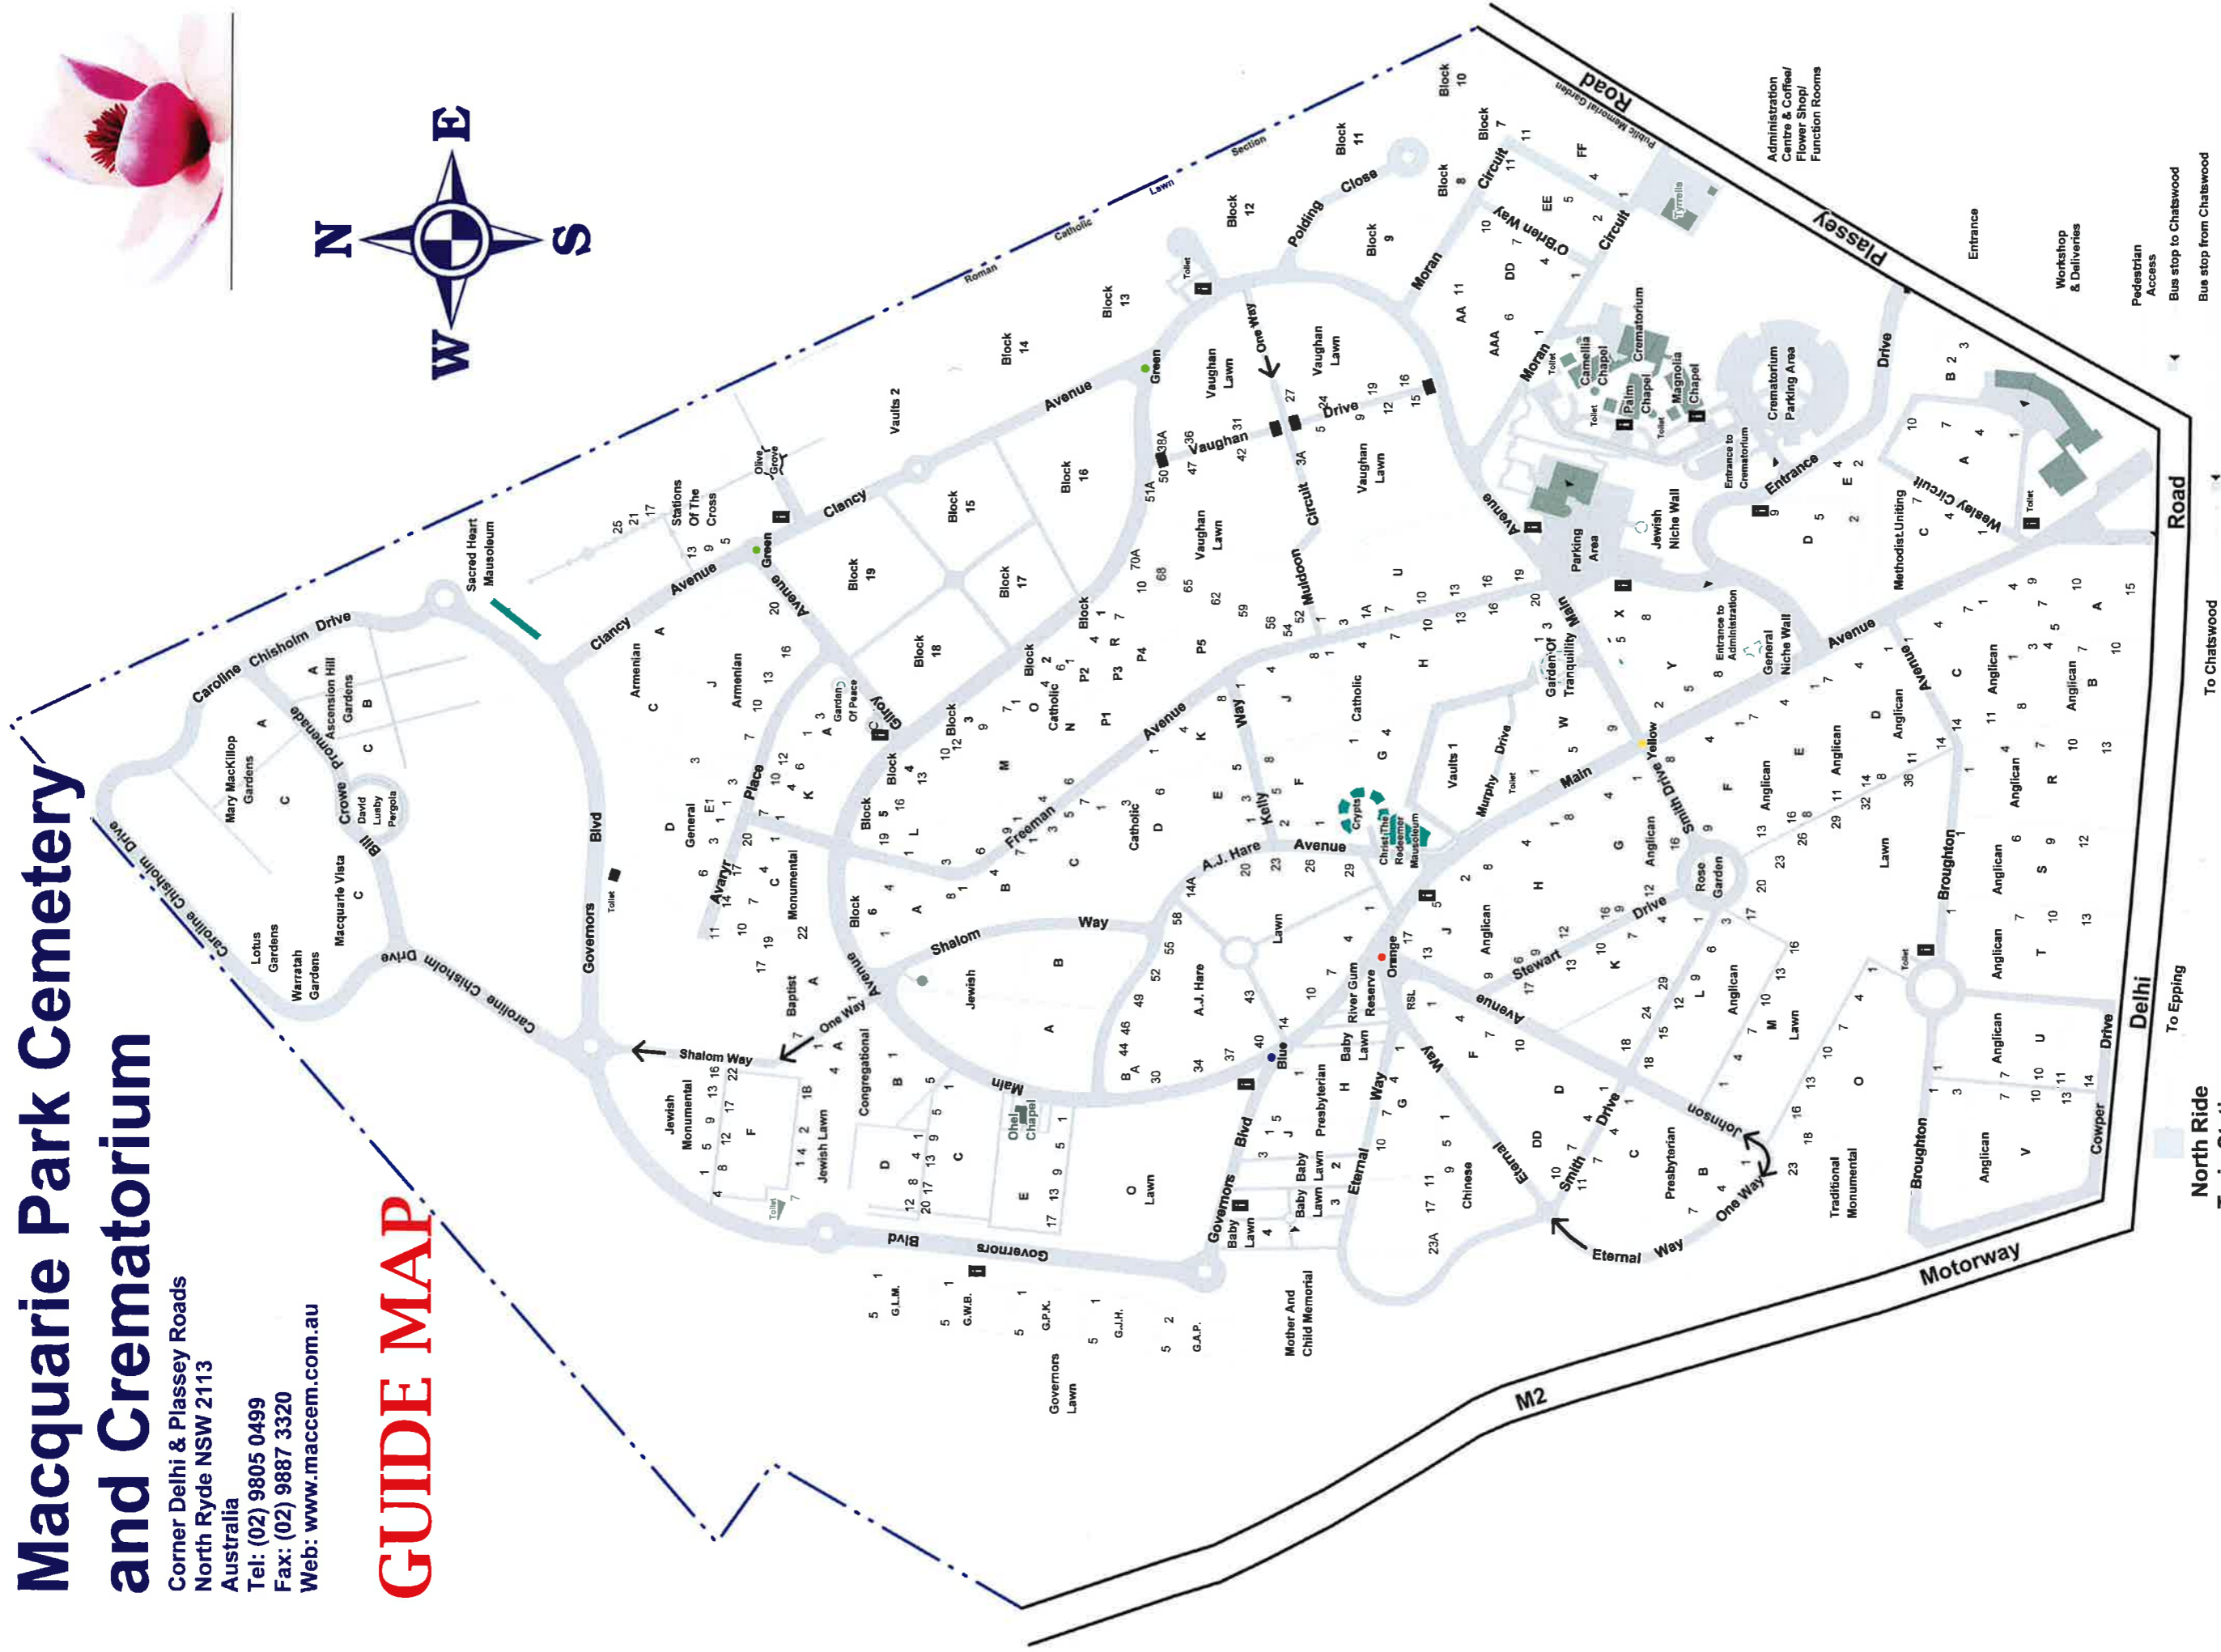

# Macquarie Park Cemetery

### GUIDE MAP

NAME: .....  
GRAVE No.: .....  
SECTION: .....  
DENOMINATION: .....

NAME: .....  
GRAVE No.: .....  
SECTION: .....  
DENOMINATION: .....