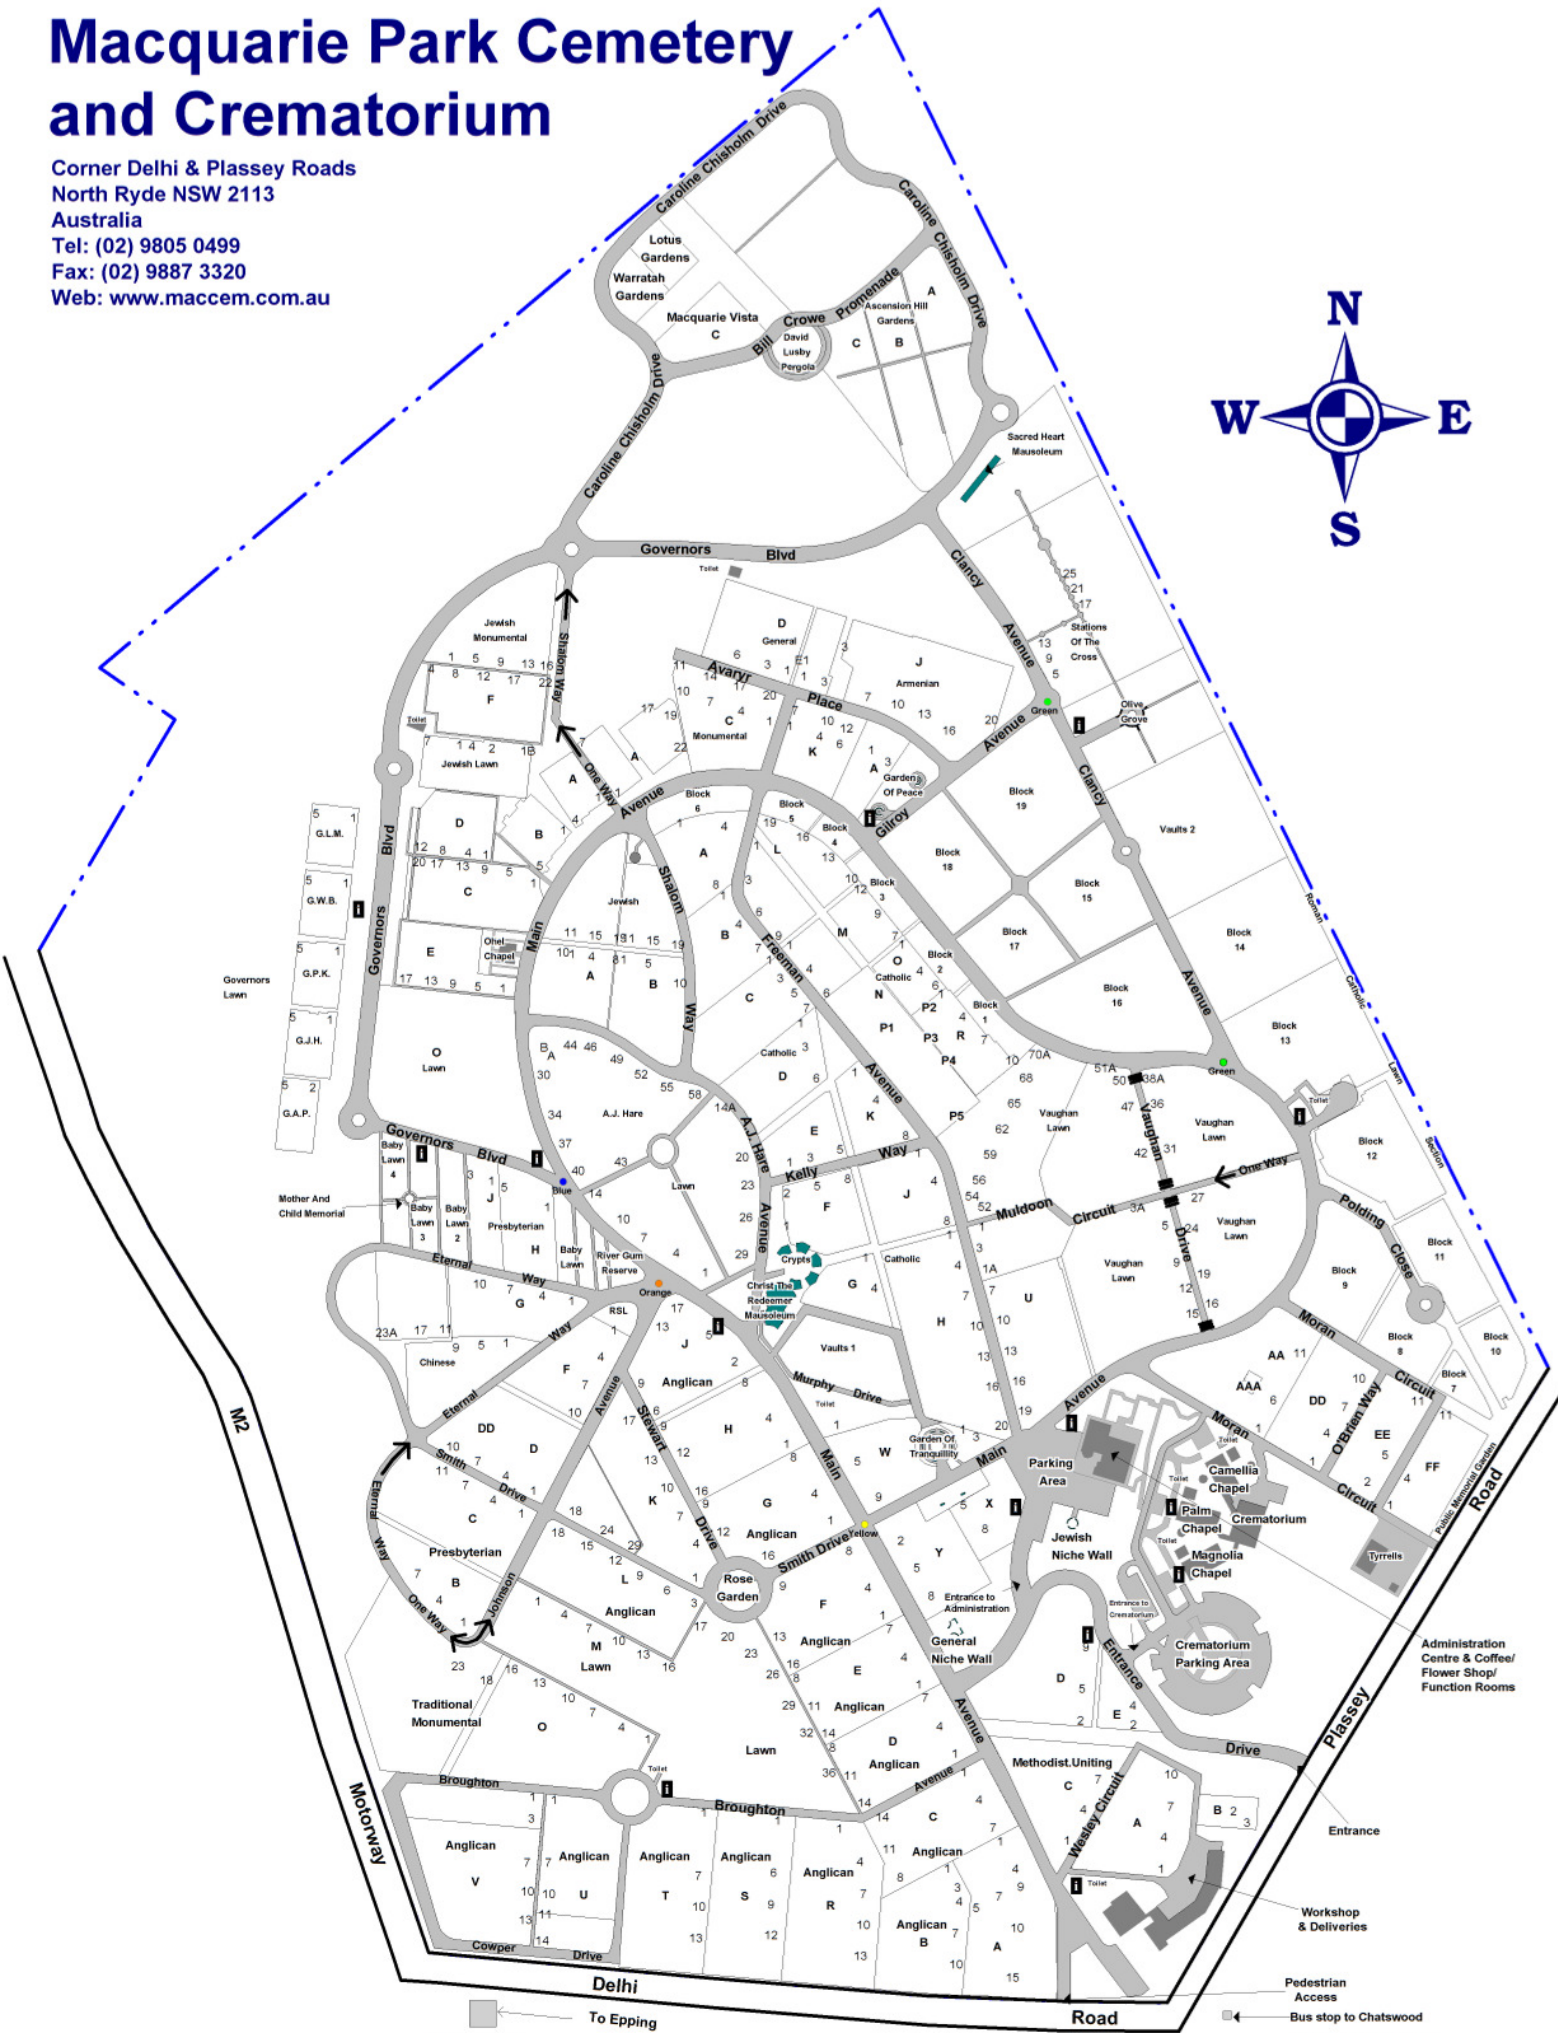

Macquarie Park Cemetery and Crematorium

Corner Delhi & Plassey Roads
North Ryde NSW 2113
Australia
Tel: (02) 9805 0499
Fax: (02) 9887 3320
Web: www.maccem.com.au

North Ryde Train Station

To Chatswood

Bus stop to Chatswood
Bus stop from Chatswood

Workshop & Deliveries

Pedestrian Access

To Epping